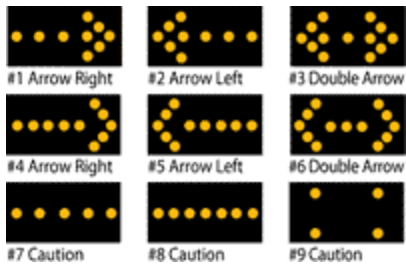

DISPLAY MODE - FLASHING