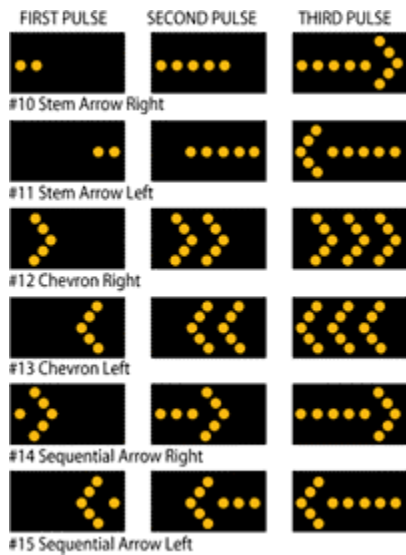

DISPLAY MODE - SEQUENTIAL

MODULAR CONSTRUCTION

Easy maintenance and repair